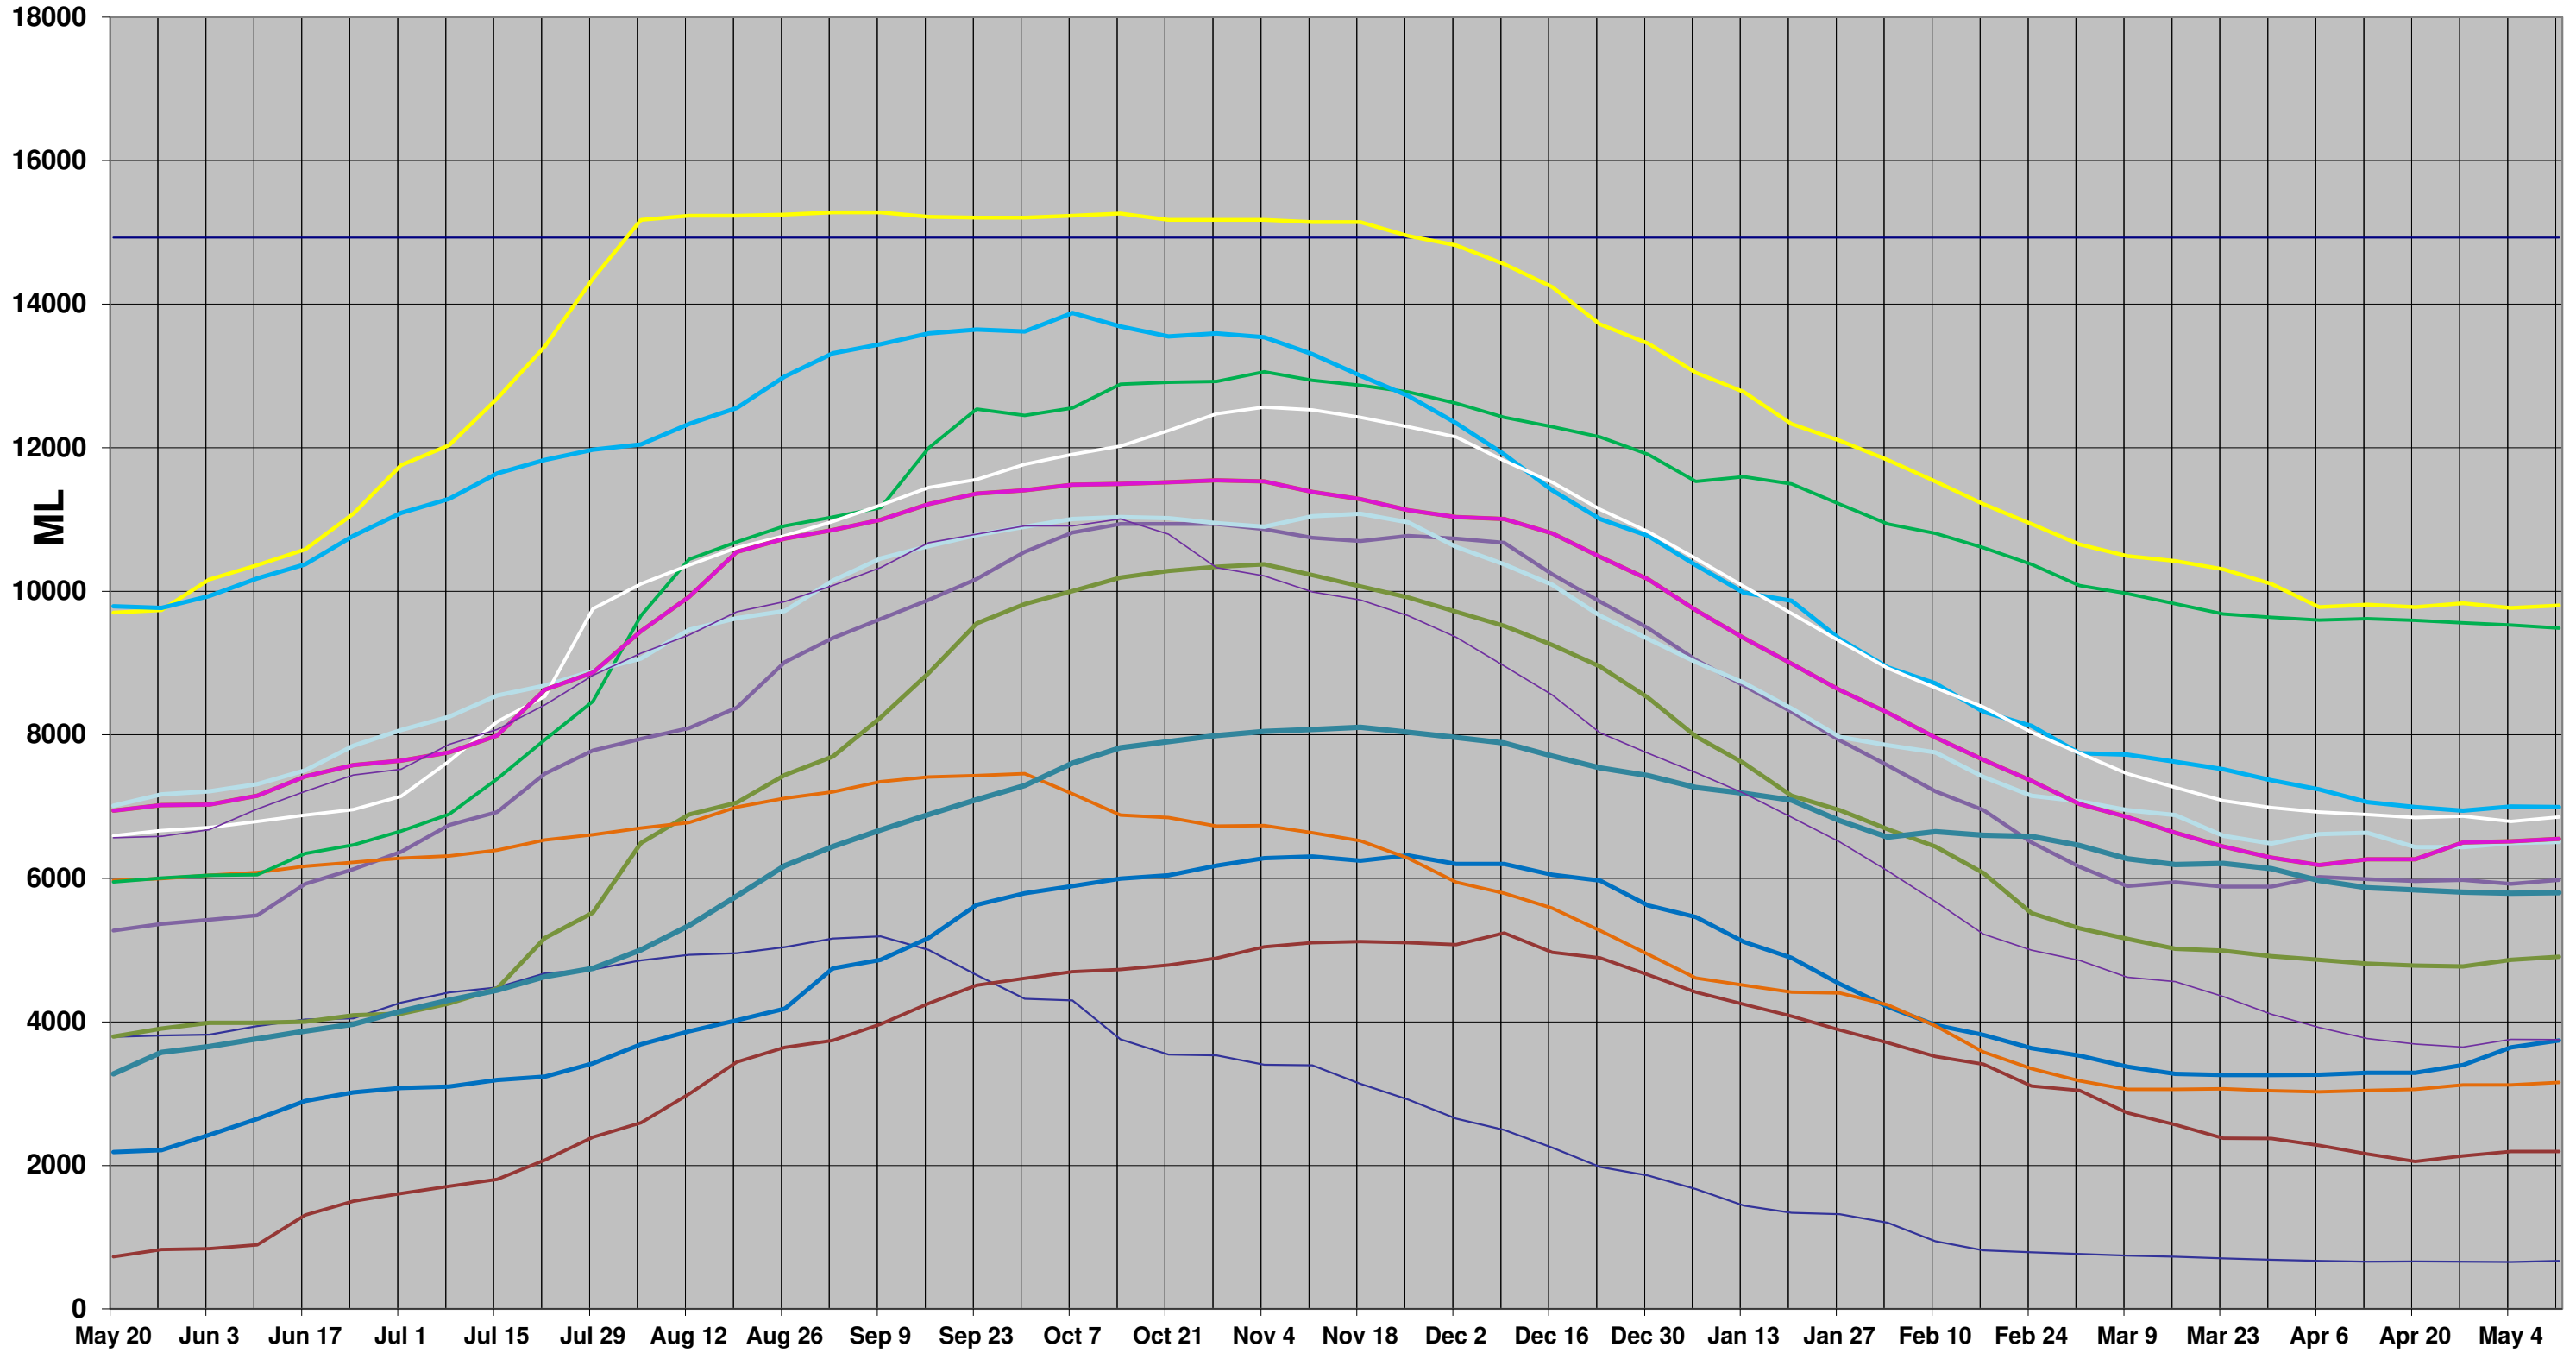

# WAROONA DAM SEASONAL STORAGE

— CAPACITY  
— 2010/11  
— 2011/12  
— 2012/13