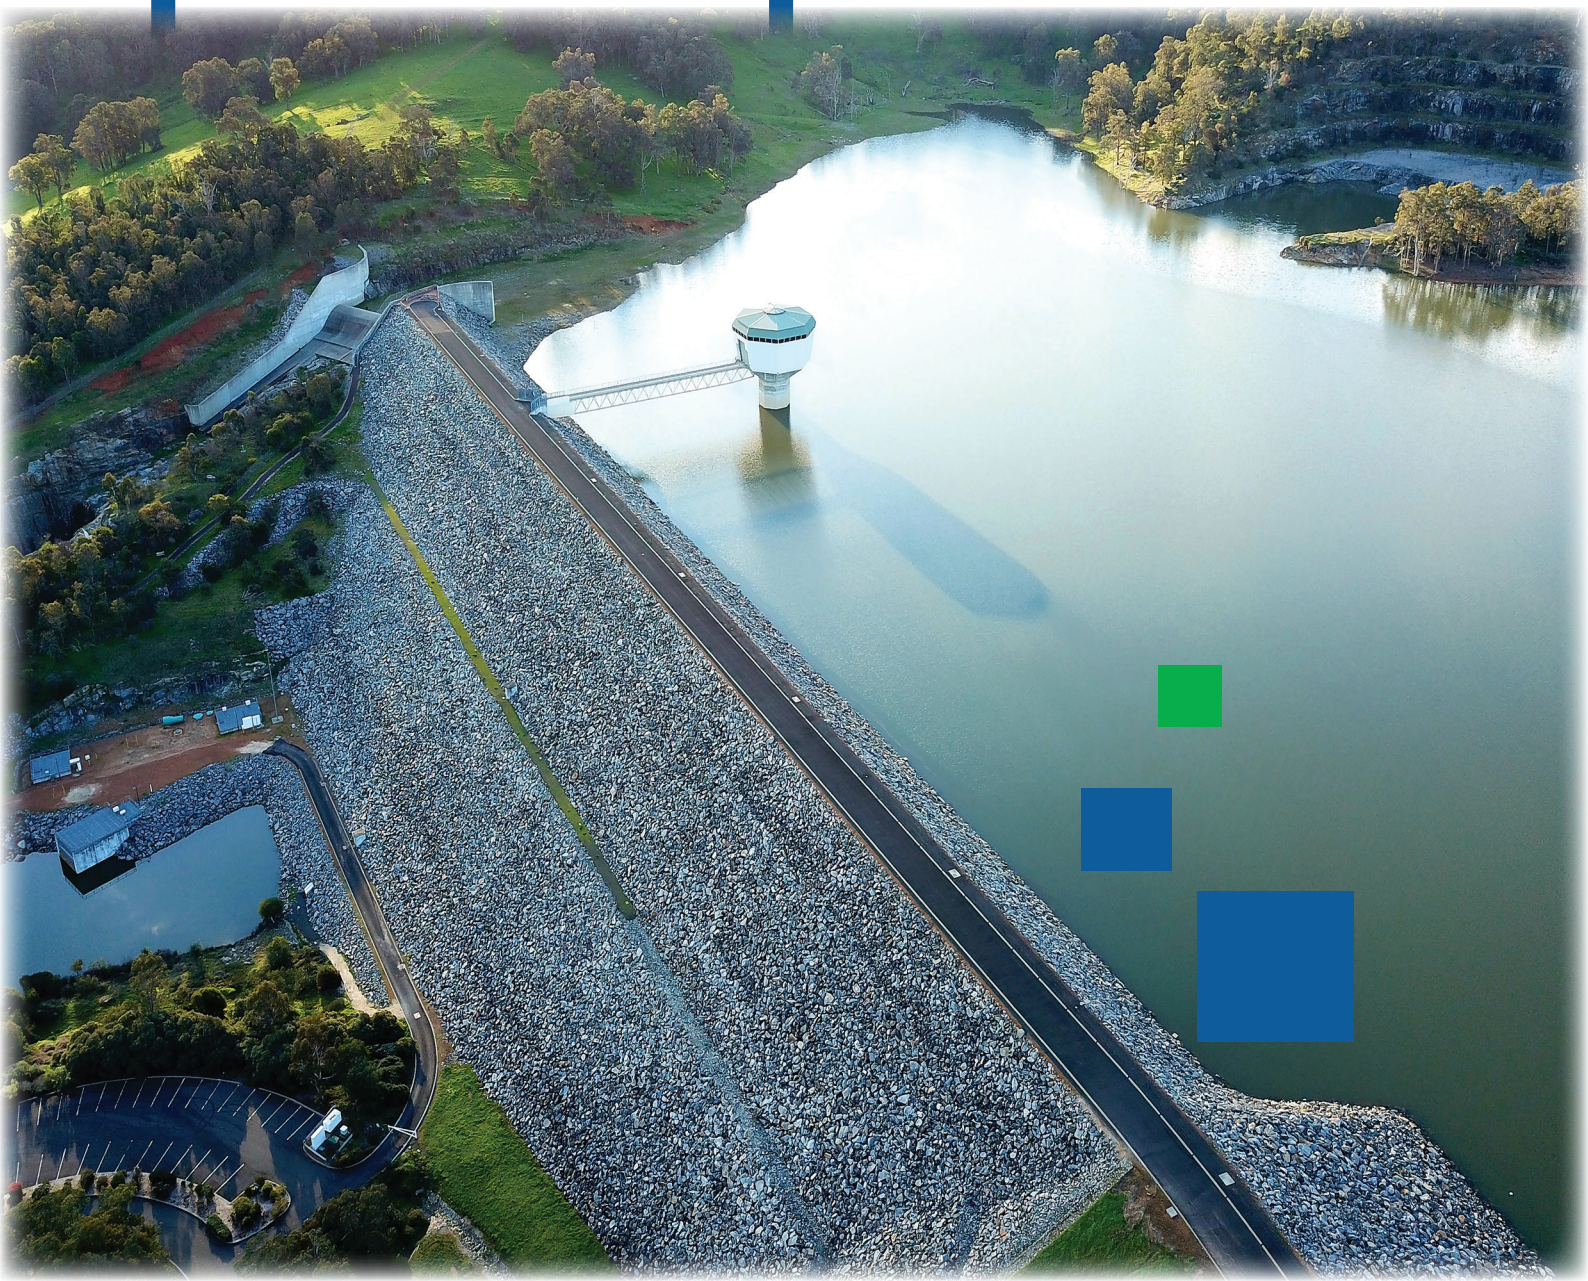

HARVEY FRESH & HARVEY WATER

RECYCLED WATER SCHEME

HARVEY FRESH

Harvey Fresh is a Western Australian company, found amongst the fields of the beautiful South West Region of Harvey. This farming rich region is well known for producing premium fruit and first grade milk. Since its establishment in 1986, Harvey Fresh has held great pride in offering a range of quality milk, dairy products and fruit juice for all to enjoy.

HARVEY WATER

Harvey Water is a self-funded Cooperative which delivers non potable water to its Members and broad customer base, located in the premium south west growing districts, 100km south of Perth, in Western Australia. Harvey Water is licensed to draw 133.7GL annually from Waroona, Drakesbrook, Logue Brook, Harvey and Wellington dams.

Scheme Characteristic	Description
Location	Harvey, WA
Source of recycled water	Harvey Fresh milk and juice processing facilities
Volumes of recycled water to be produced	Approximately 1 ML per day
Proposed end users of recycled water	Dam storage prior to farmland irrigation
Percentage of recycled water used in each one of the proposed end uses	100%
Type of treatment system	Filtration, DAF, SBR, UV disinfection and chlorine disinfection
Benefit of project	Provides additional water back into Harvey Dam (approximately 365 ML/year), increasing the availability of irrigation water for Harvey Water shareholders and RWS customers

What is the project?

The project involves recycling treated water from the juice and dairy factory operated by Harvey Fresh back into the Harvey Dam from where it will be available for irrigation through the Harvey Water irrigation network.